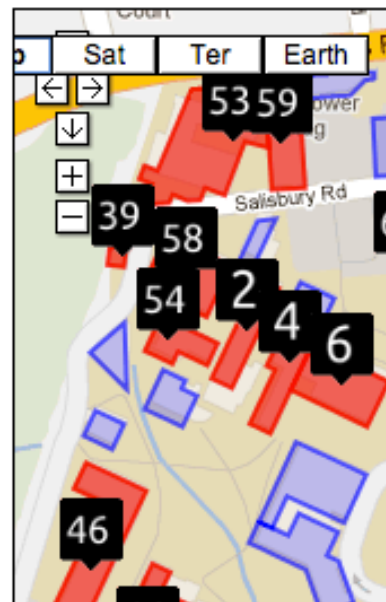

Enrol

Exam Past Papers

Exam Timetable

Graduation

Campus Maps

Student News

The National Student Survey is now live

Fri, 15 Feb 2013