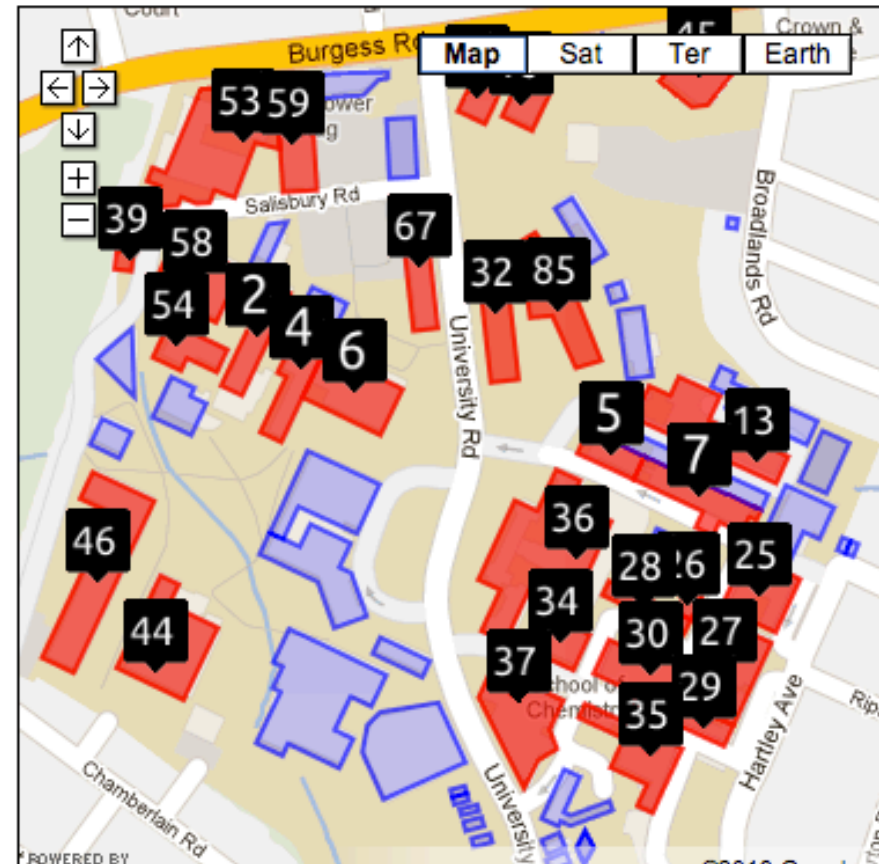

Exam Timetable

Graduation

Pay Your Tuition Fees

Room Bookings

Careers Network

Campus Maps

SUSSED Portal

Welcome Tarrant, Dr DC